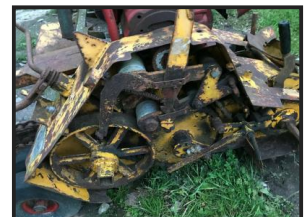

Cogmans

AFT trenching machine for repair

£600.00

AFT trenching machine - looks to have some parts missing off the engine - Kohler - easy option would be to mount another engine in its place - good piece of kit when its done - approx 7 foot overall length -

located close to Gatwick Airport - more detail please call 07771882766 anytime - we are in an area of VERY POOR RECEPTION if we dont answer - PLEASE TX or call 01342842478 - or 01293 821156 and quote FARM - office hours - open 7 days - loading -

Product Details

Product Details	
Category/Type	Machinery
Make	AFT trenching
Model	machine for repair
Year	-
Hours	-

and stored

viewing - demo by appointment only - many more items in stock farm and plant - see other listings

Sunview, Antlands Lane, Shipley Bridge, Surrey, RH6 9TE

we also buy items - turning or not or in need of attention

Tel: +44 (0)7771 882766

www.agriplantdealer.co.uk cogmans@cogmansfarmmachinery.com