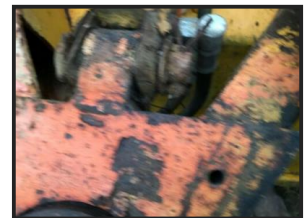

## Benford TT 2000 Dumper tip Skip and frame

**£400.00**

Benford TT 2000 Dumper breaking - This item comprises of the tipping skip - the tipping ram - the steering ram and the centre swivel joint along with the rear frame that would hold the engine and box and the front frame that supports the tip skip - NOT the FRONT AXLE -

### Product Details

Category/Type	Dumpers
Make	Benford TT 2000
Model	Dumper tip Skip and frame
Year	-
Hours	-

export welcome - no vat on items going outside the EU - part load LCL - Less than Container Load possible - worldwide - CONTAINERS LOADED - machinery collected from around the uk and stored