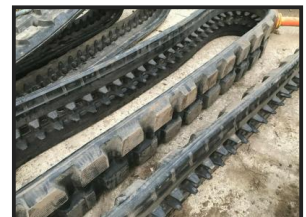

Cogmans

Bridgestone Excavator Rubber Track 320 x 56 x 86

£360.00

Bridgestone Excavator Track - this advert is for 1 track only - the track size is 320 x 56 x 86 - these tracks are virtually as new - they look as though they have fitted but have not been used - viewing is welcome - there are 3 sets available - 6 tracks -

Product Details

Category/Type	Farm Equipment
Make	Bridgestone Excavator
Model	Rubber Track 320 x 56 x 86
Year	-
Hours	-

Exporters - large storage facility close to Gatwick Airport - cheap storage prior to export - add to your items until you are ready to load