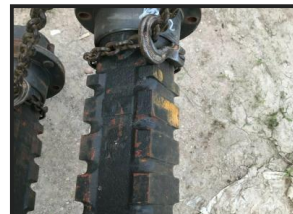

## Dana Spicer Dumper axle 171/333 A-ITA-710887

**£300.00**

Dumper axle Dana Spicer Clark - Hurth - two available - this advert is just for one of these - part numbers 171/333 A - ita - 710886 and 171/333 A - ita - 710887

### Product Details

Category/Type	Dumpers
Make	Dana Spicer
Model	Dumper axle 171/333 A-ITA-710887
Year	-
Hours	-

Exporters - large storage facility close to Gatwick Airport - cheap storage prior to export - add to your items until you are ready to load