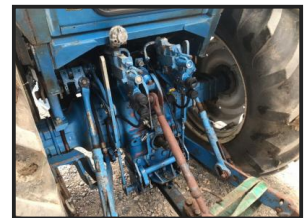

Cogmans

Ford 7610

£8,950.00

Ford 7610 Tractor - Diesel - starts easily - runs well - very tidy and original - very nice tractor - needs to be viewed

Good tyres - good interior - hydraulics and pto all working - power steering - please read the complete ad

viewing welcome - delivery arranged

Product Details

Category/Type	Tractors
Make	Ford
Model	7610
Year	-
Hours	-

located close to Gatwick Airport - more detail please call 07771882766 anytime - we are in an area of VERY POOR RECEPTION if we dont answer - PLEASE TX or call 01342842478 - or