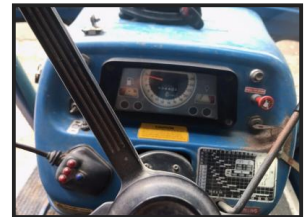

Cogmans

Ford 7610

£8,950.00

Ford 7610 Tractor - Diesel - starts easily - runs well - very tidy and original - very nice tractor - needs to be viewed

Good tyres - good interior - hydraulics and pto all working - power steering - please read the complete ad

viewing welcome - delivery arranged

Product Details

Category/Type	Tractors
Make	Ford
Model	7610
Year	-
Hours	-

located close to Gatwick Airport - more detail please call 07771882766 anytime - we are in an area of VERY POOR RECEPTION if we dont answer - PLEASE TX or call 01342842478 - or