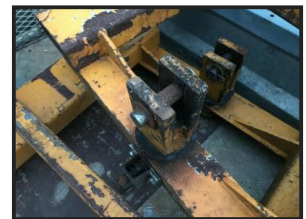

Cogmans

Fork Lift Jib

£228.00

Fork Lift lifting Jib - fits over the pallet tines - forklift - telehandler - skid steer - any thing with pallet tines - measures 3 ft x 3 ft

2 available

Please read the following information

Product Details

Product Details	
Category/Type	Farm Equipment
Make	Fork
Model	Lift Jib
Year	-
Hours	-

that will not fit on a pallet £1 per mile me to you - much larger items - enquire

export welcome - no vat on items going outside the EU - part load LCL - Less than Container Load possible - worldwide - CONTAINERS LOADED - machinery collected from around the uk