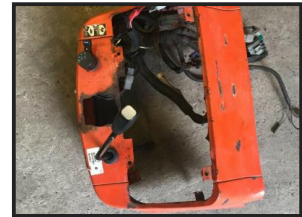

## Kubota B1750 instrument cowl

**£150.00**

Kubota Tractor B1750 instrument cowl with part wiring loom - ignition switch - hand throttle - all you can see in the images - breaking complete tractor - other parts required can be listed as per ebay

### Product Details

<b>Category/Type</b>	<b>Tractors</b>
<b>Make</b>	<b>Kubota</b>
<b>Model</b>	<b>B1750 instrument cowl</b>
<b>Year</b>	-
<b>Hours</b>	-

export welcome - no vat on items going outside the EU - part load LCL - Less than Container Load possible - worldwide - CONTAINERS LOADED - machinery collected from around the uk and stored