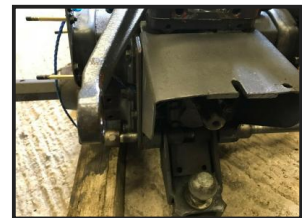

Cogmans

Kubota tractor B1750 rear axle pto assembly £650

£650.00

Kubota tractor B1750 rear axle - hydrostatic transmission - rear axle complete as in the images - hydraulic top arms - pto etc - this axle probably fits other Kubota machines - more images - part numbers - details upon request - viewing possible

located close to Gatwick Airport - more detail please call 07771882766 anytime - we are in an area of VERY POOR RECEPTION if we dont answer - PLEASE TX or call 01342842478 - or

Product Details

Category/Type	Tractor Equipment
Make	Kubota tractor
Model	B1750 rear axle pto assembly £650
Year	-
Hours	-