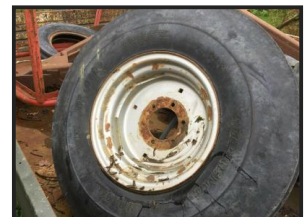

Cogmans

Massey Ferguson Tractor Front Wheels 10 - 16 £250

£250.00

Two Massey Ferguson front tractor wheels and tyres - size 10 - 16

located close to Gatwick Airport - more detail please call 07771882766 anytime - we are in an area of VERY POOR RECEPTION if we dont answer - PLEASE TX or call 01342842478 - or 01293 821156 and quote FARM - office hours - open 7 days - loading - delivery to most UK destinations and UK ports - pallets delivery also possible - larger items that will not fit on a pallet £1 per mile me to you - much larger items - enquire

Product Details

Category/Type	Wheels
Make	Massey Ferguson Tractor
Model	Front Wheels 10 - 16 £250
Year	-
Hours	-

Price £250 - vat receipts supplied when applicable

Sunview, Antlands Lane, Shipley Bridge, Surrey, RH6 9TE