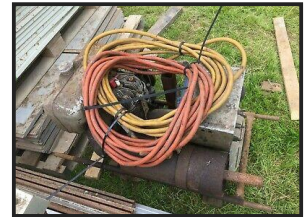

Cogmans

Mobile Welder - petrol engine - £360

£360.00

Mobile Welder - Petrol engine - barn stored - turns over on the pull start - useful piece of equipment - sold as spares and repairs

located close to Gatwick Airport - more detail please call 07771882766 - 01342842478 - loading - delivery to most UK destinations and UK ports - pallets delivery also possible - larger items that will not fit on a pallet £1 per mile me to you - much larger items - enquire

Product Details

Product Details	
Category/Type	Welders
Make	Mobile Welder -
Model	petrol engine - £360
Year	-
Hours	-

more details see our business seller info

second hand machinery is outstanding value for money
Sunview, Antlands Lane, Shipley Bridge, Surrey, RH6 9TE
Tel: +44 (0)7771 882766
www.agriandplantdealer.co.uk cogmans@cogmansfarmmachinery.com