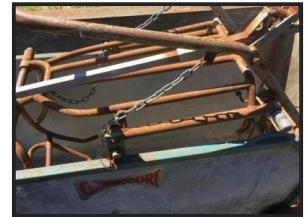

Cogmans

Sheep rollover Crate £280

£280.00

Sheep Roller over crate - Commodore - useful piece of equipment - a must for handling sheep - trimming feet etc -

located close to Gatwick Airport - more detail please call 07771882766 - 01342842478 - loading - delivery to most UK destinations and UK ports - pallets delivery also possible - larger items that will not fit on a pallet £1 per mile me to you - much larger items - enquire

Product Details

Product Details	
<i>Category/Type</i>	<i>Attachments</i>
<i>Make</i>	<i>Sheep rollover</i>
<i>Model</i>	<i>Crate £280</i>
<i>Year</i>	-
<i>Hours</i>	-

more details see our business seller info