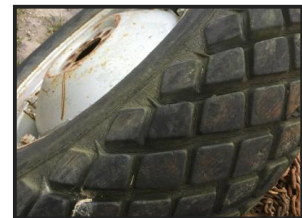

Cogmans

Tractor rear wheels and tyres 13.6 - 12 - 28 £350

£350.00

Pair of rear tyres and wheels MF 35 - grass tyres 13.6 - 12 - 28

located close to Gatwick Airport - more detail please call 07771882766 anytime - we are in an area of VERY POOR RECEPTION if we dont answer - PLEASE TX or call 01342842478 - or 01293 821156 and quote FARM - office hours - open 7 days - loading - delivery to most UK destinations and UK ports - pallets delivery also possible - larger items that will not fit on a pallet £1 per mile me to you - much larger items - enquire

Product Details

Product Details	
Category/Type	Wheels
Make	Tractor rear wheels
Model	and tyres 13.6 - 12 - 28 £350
Year	-
Hours	-

Price £350 - vat receipts supplied when applicable

Sunview, Antlands Lane, Shipley Bridge, Surrey, RH6 9TE