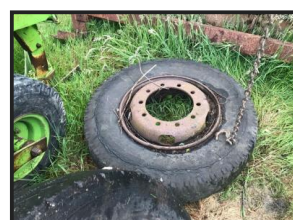

Cogmans

trailer wheels and tyres 295 / 80 R 22.5 - 10.00

£50.00

There are 7 wheels and tyres - 10 stud wheels - the tyres range from 295 /80R 22.5 to 10.00 - 20 - some of the tyres are up and holding air - some of the wheels and tyres are just usable for the wheels - the better wheels and tyres are £50 each and the wheels with the bad tyres are less - this listing is for just one of these wheels and tyres not the complete lot - handy for a spare etc - came off a tipping trailer

more detail and images upon request

viewing welcome - delivery arranged

Product Details

Category/Type	Trailer Parts
Make	trailer wheels and tyres
Model	295 / 80 R 22.5 - 10.00
Year	-
Hours	-

located close to Gatwick Airport - more detail please call 07771882766 anytime - we are in an area of VERY POOR RECEPTION if we dont answer - PLEASE TX or call 01342842478 - or